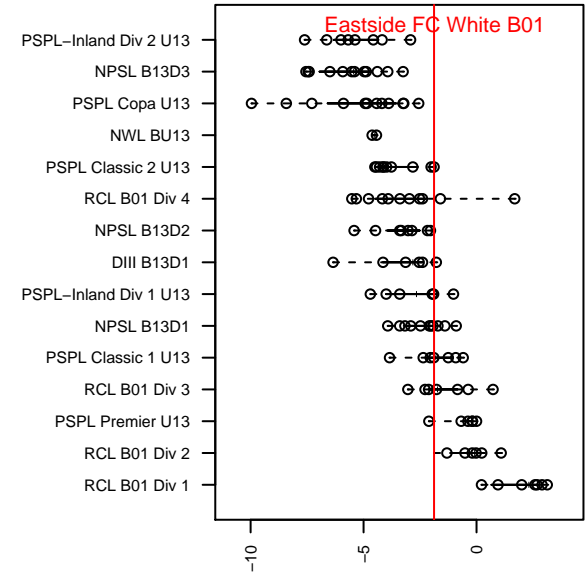

Eastside FC White B01

Eastside FC
 Preston, WA
 B01 total strength=882
 attack=1.89 defense=0.93
 fall league = RCL B01 Div 2, RCL B01 7V2
 spr league = Win RCL B01 Div 2

alt names used:
 EFC BU13 White
 Eastside FC B01 White B
 Eastside FC White
 Eastside FC B01 White B
 Eastside FC BU13 White
 Eastside FC B01 White B
 Eastside FC B01 White B

**attack and defense variance (black dot)
relative to other teams
and top 10 in region**

**attack and defense rating
relative to others at age
and all opponents in last 13 months**

Performance relative to 13 month average