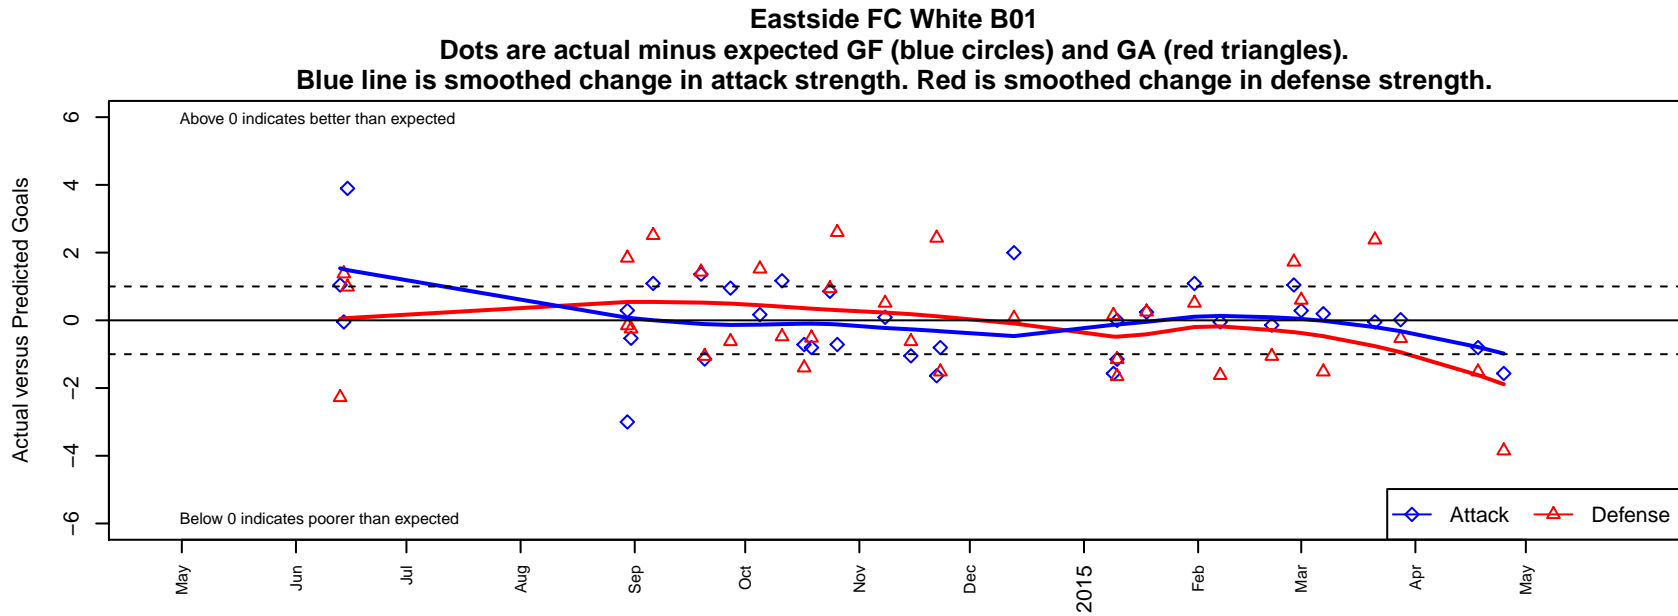

Eastside FC White B01

Eastside FC
 Preston, WA
 B01 total strength=882
 attack=1.89 defense=0.93
 fall league = RCL B01 Div 2, RCL B01 7V2
 spr league = Win RCL B01 Div 2

alt names used:
 EFC BU13 White
 Eastside FC B01 White B
 Eastside FC White
 Eastside FC B01 White B
 Eastside FC BU13 White
 Eastside FC B01 White B
 Eastside FC B01 White B

**attack and defense variance (black dot)
relative to other teams
and top 10 in region**

**attack and defense rating
relative to others at age
and all opponents in last 13 months**

Performance relative to 13 month average